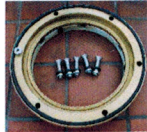

Replacement Parts

Snap-Tight Cover Parts

Snap-Tight Cover
STP200

Replacement Handle & Shaft
RP12-HANDLE-A

Replacement Locking Arms
STL-4

Snap-Tight Cover Gasket
STP-4

Snap-Tight Cover Ring
STP-39

Snap-Tight Compression Rings
STP-33

Snap-Tight Ring Gasket
STP-10

Gravity Cover Parts

Gravity Access Cover
GAC

Gravity Cover Ring
GAC-39

Gravity Ring Compression Rings
GAC-33

Gravity Ring Replacement Gasket
GAC-RNG-GSK

12" Observation Cover Parts

12" Observation Cover
OOCL12

12" Observation Cover Ring
OOCL12-RNG

12" Observation Cam-Lok
OOCL12-1

12" Observation Ring Gasket
OOCL12-GSK

7" Observation Cover Parts

7" Observation Cover
OOCL7

7" Observation Cover Cam-Lok
OOCL7-1